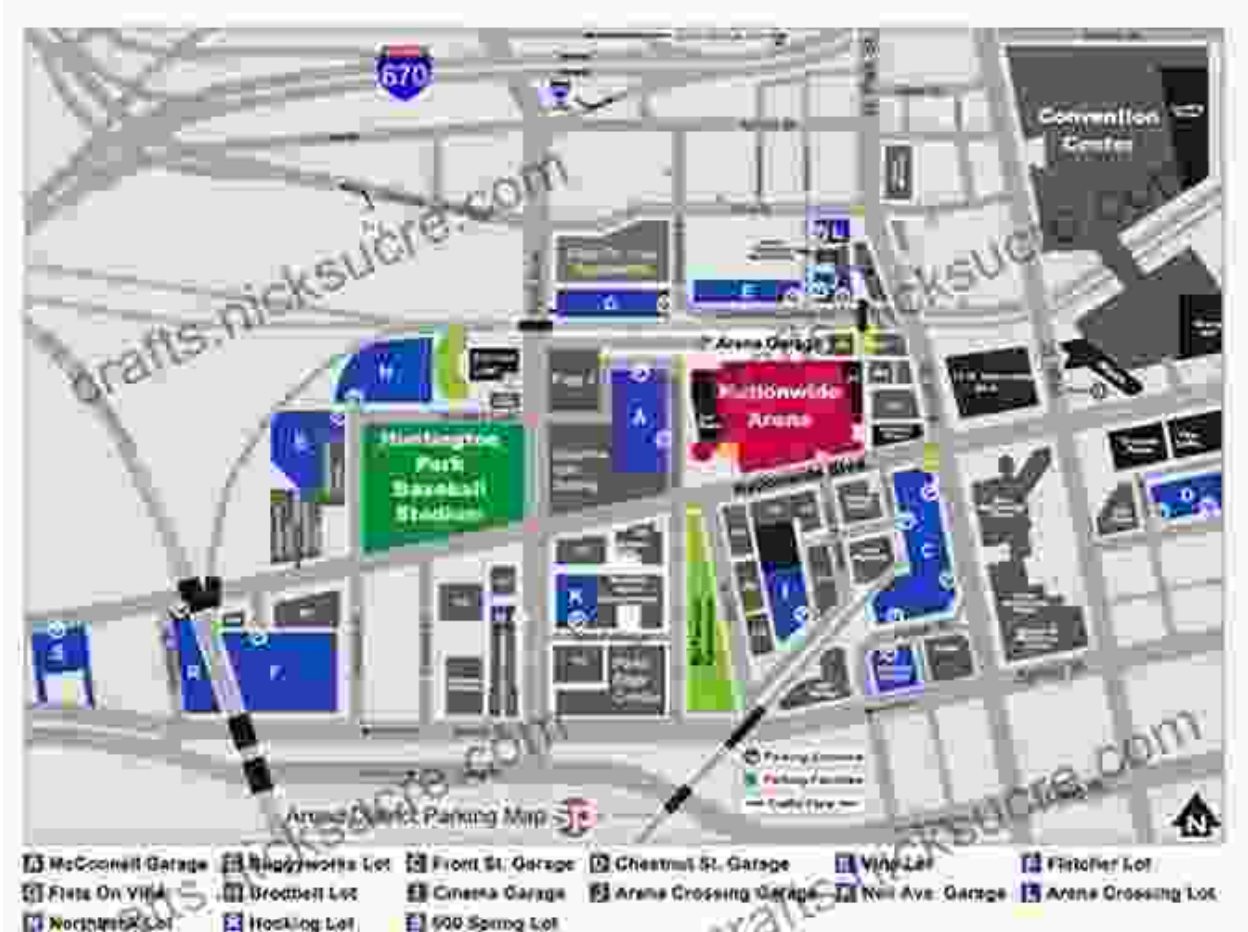

Outside the Arena

The arena is located in a vibrant neighborhood with plenty to see and do. There are several restaurants and bars within walking distance of the arena. There is also a shopping mall and a movie theater nearby.

If you are looking for a place to stay, there are several hotels located near the arena. The Ritz-Carlton is a luxury hotel that offers stunning views of the city. The Hilton is a more affordable option that is still within walking distance of the arena.

Getting to the Arena

The arena is easily accessible by public transportation. The nearest Metro station is just a few blocks away. There are also several bus lines that stop near the arena.

If you are driving to the arena, there are several parking garages nearby. The parking rates vary, so be sure to check the prices before you park.

Images

Videos

- Take a tour of the arena
- Watch a video of an event at the arena

Social Media

- Follow the arena on social media for the latest news and updates.
- Facebook: facebook.com/arena
- Twitter: twitter.com/arena
- Instagram: instagram.com/arena